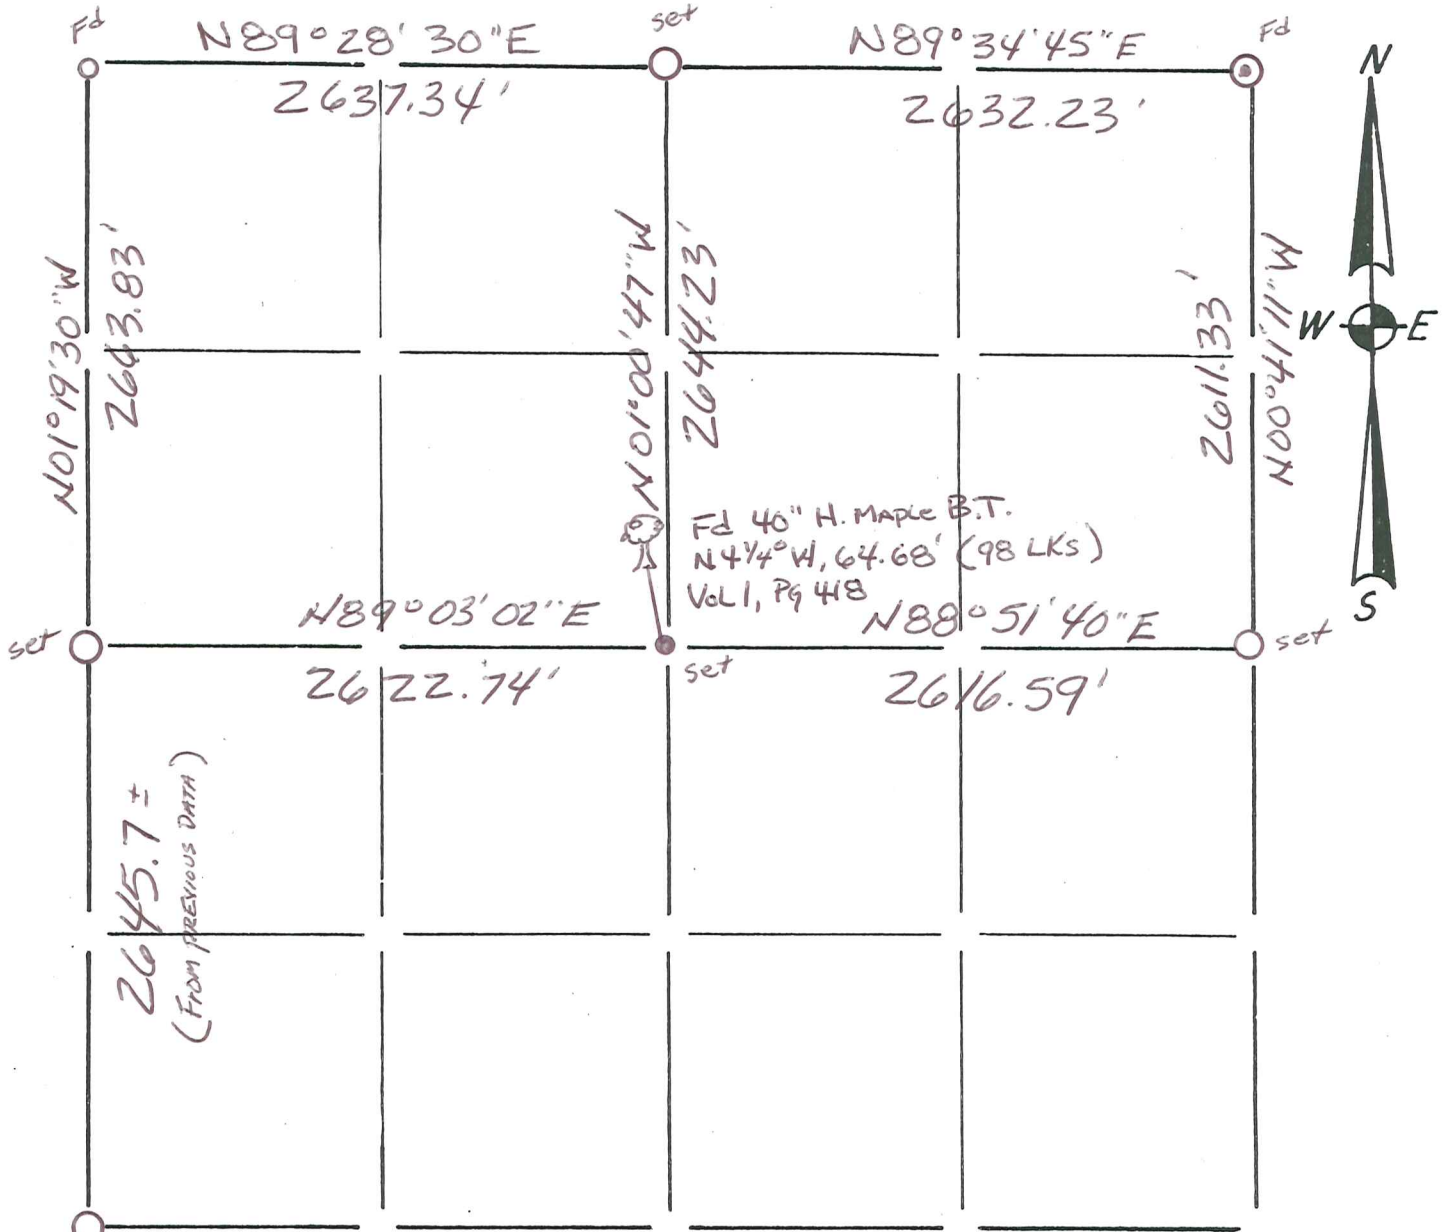

Section Summary and Index

32 - 14N R1E
 Section Town Range

Fd (From original B.T.)

LEGEND

- ⊕ - Harrison cast iron monument.
- - Stone or concrete monument.
- - Other Vernon Co. Monument set
- - 1" I.P. Found.
- ⊙ - 1 1/4" I.P. Found
- - 3/4" x 18" RE-BAR Set

Richard T. Blakeslee
 4-4-07

SCANNED