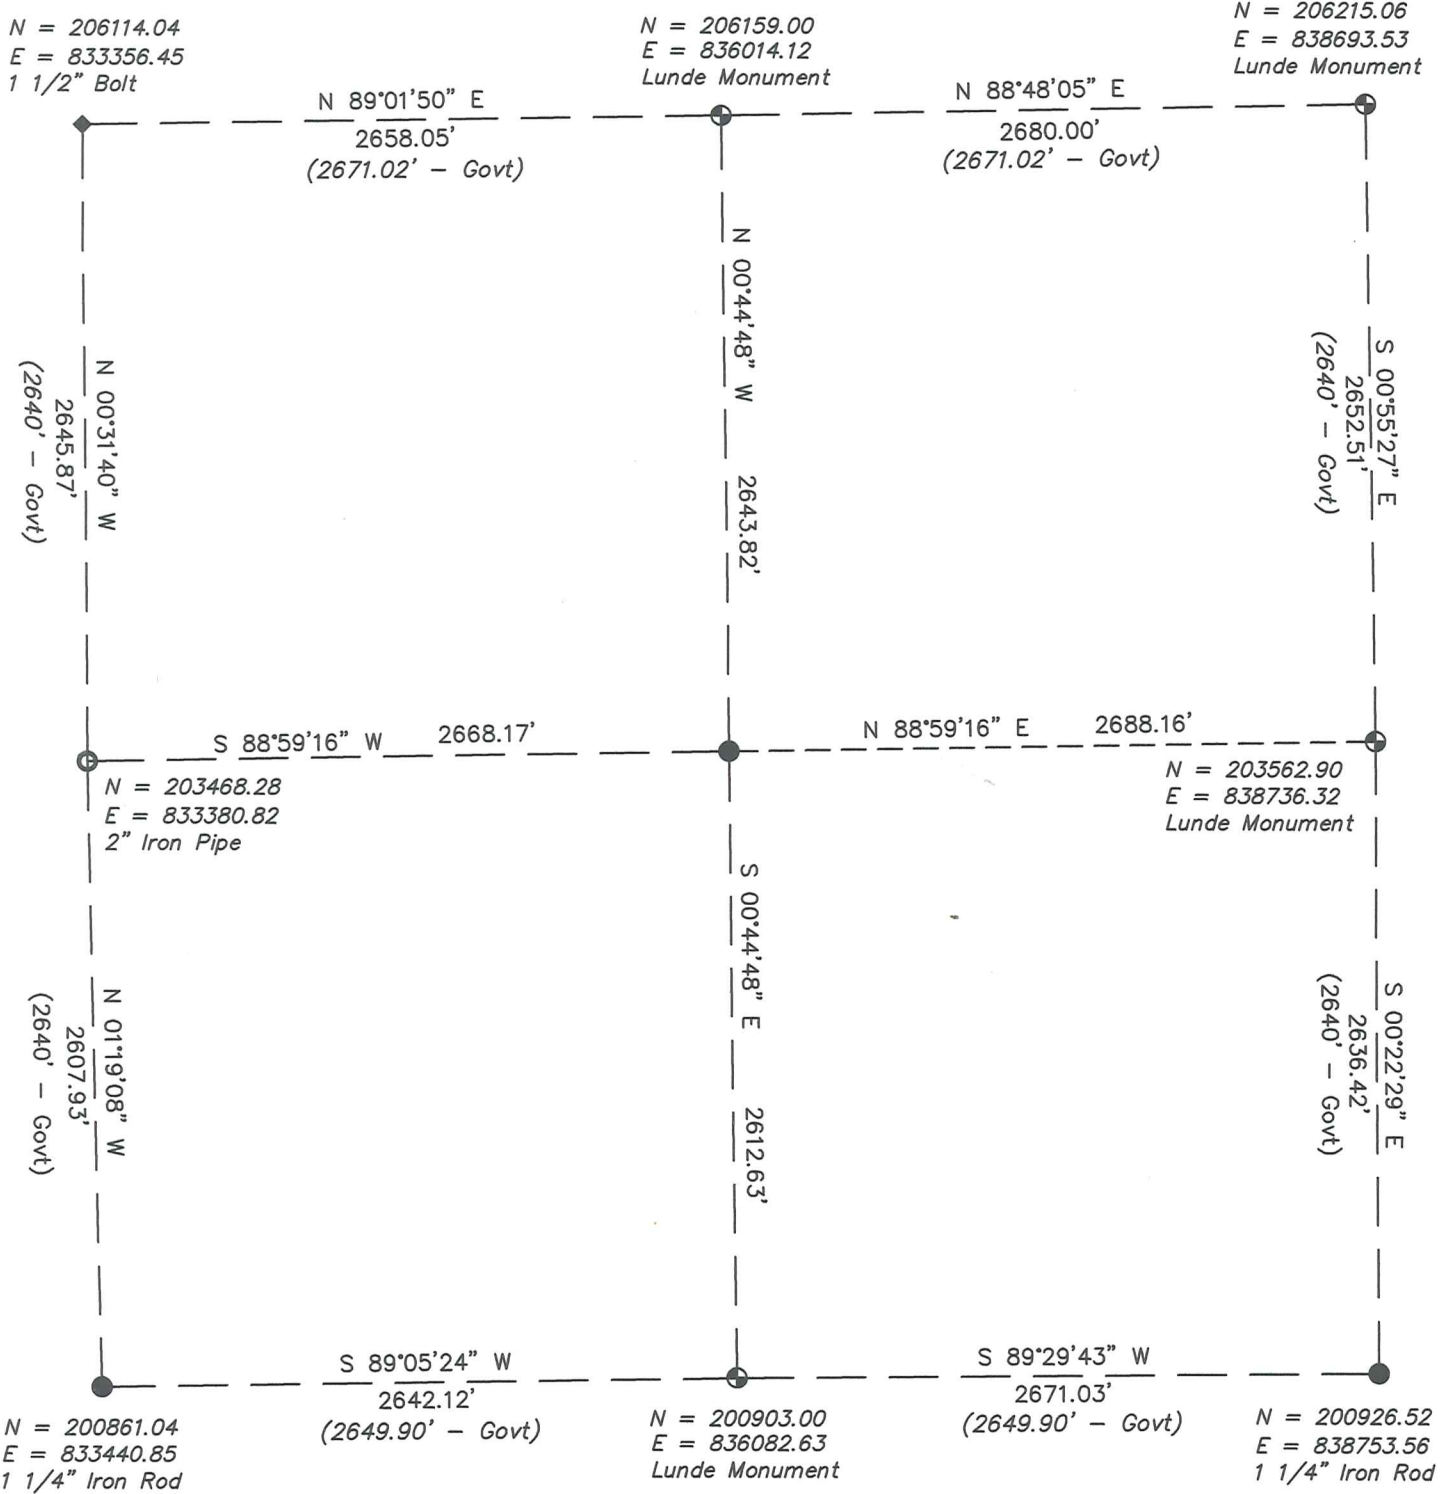

# Data Sheet

Section 9, T14N, R1E

Town of Hillsboro, Vernon County, Wisconsin

WISCONSIN  
 LAURENCE E. JOHNS III  
 S-2804  
 WILTON, WISCONSIN  
 LAND SURVEYOR  
 21 MAY 07

SCANNED

BB