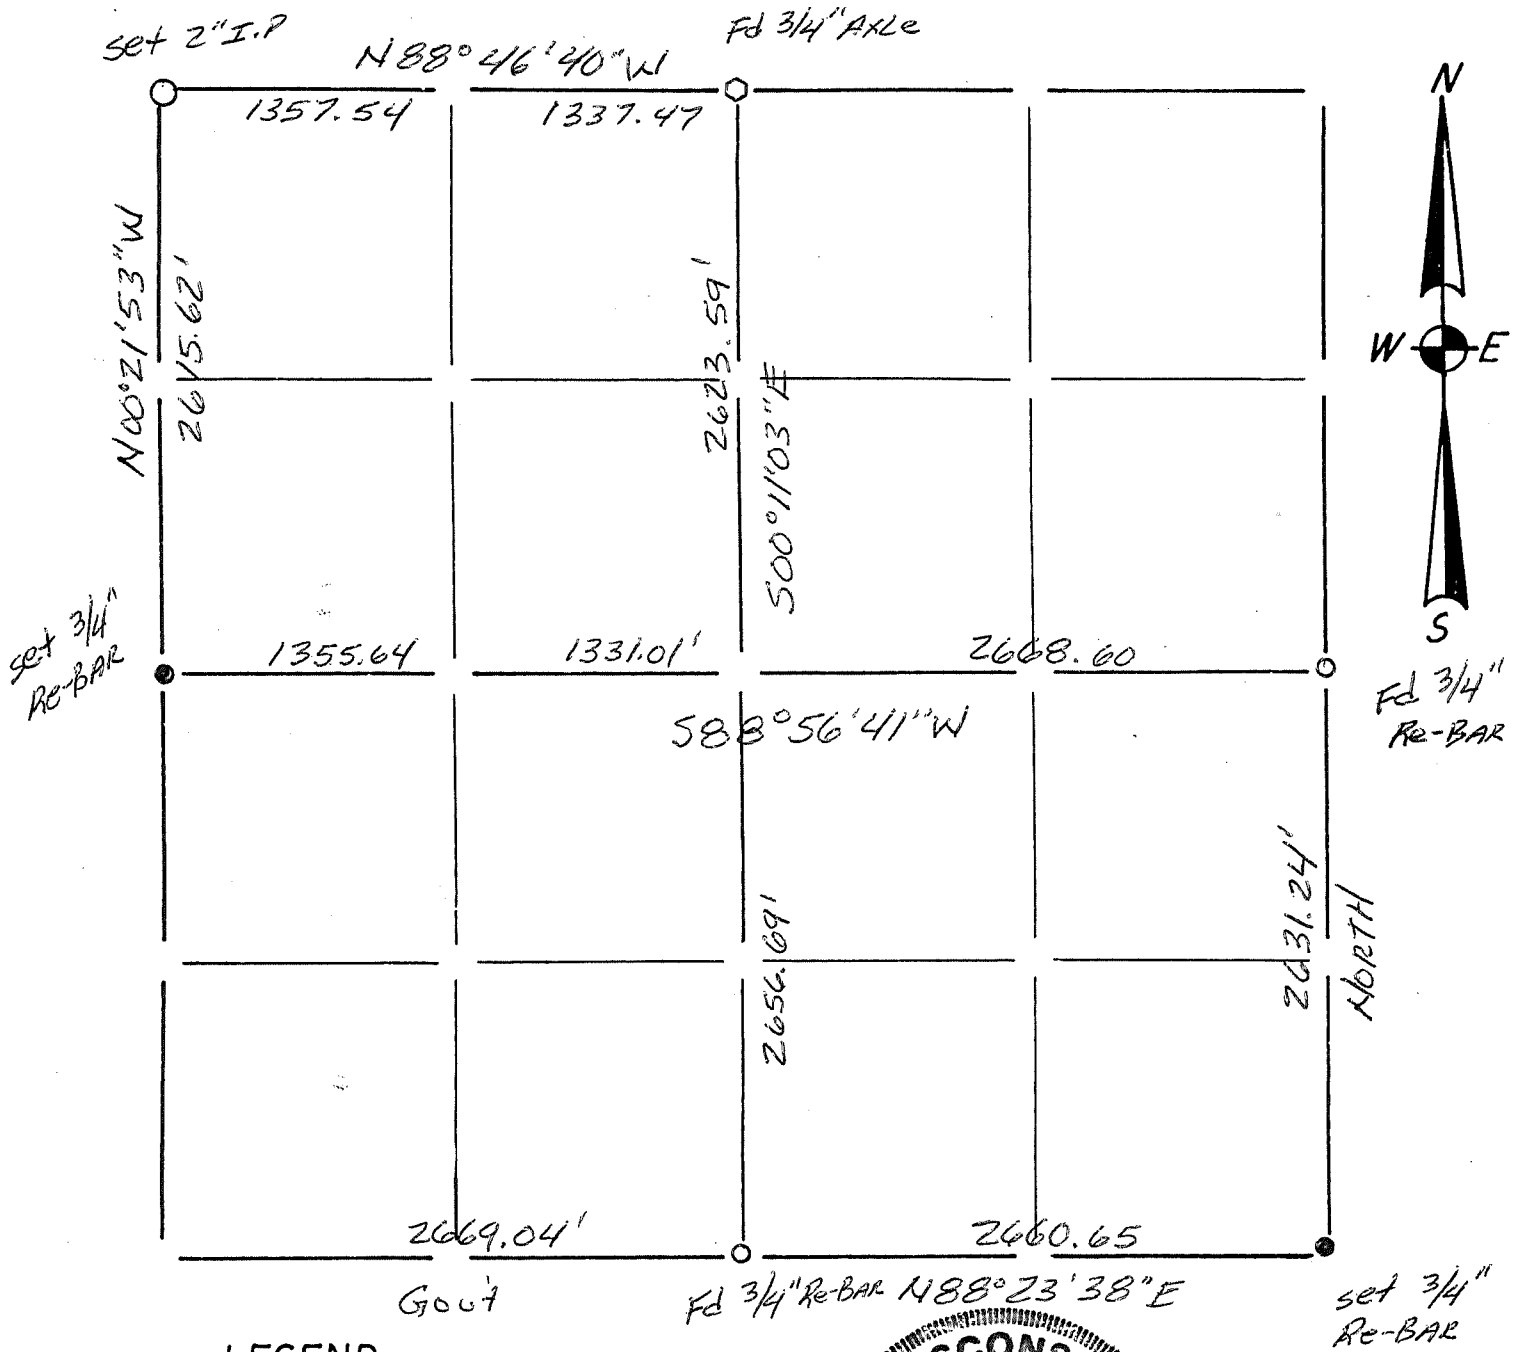

Section Summary and Index

Section 7 - 14 - 1E
Town Range

LEGEND

- ⊕ - Harrison cast iron monument.
- - Stone or concrete monument.
- - Other _____

Richard T. Blakeslee
5/17/99

Summary of Pg. 30-32